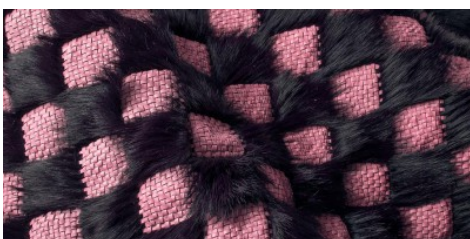

Special / Damier

pony long hair with weave inserctioned cow f/v natural designing a chessboard
STRIP 3 mm

MATERIAL
Calf
Hair on baby calf

SIZE
6/9 sqft

COLORS

WINE

ACID

BLACK-WHITE

FUCSIA

SABBIA

TURCHESE

DISCLAIMER: I colori delle immagini di questo catalogo possono differire dalla resa su pelle. The colours of the images of this catalogue may differ from the way they appear on the leather.