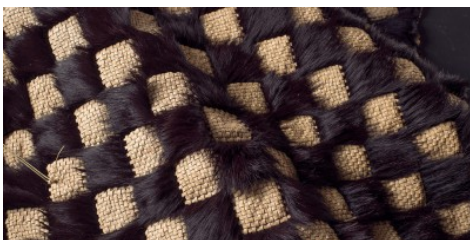

Special / Damier

pony long hair with weave inserctioned cow f/v natural designing a chessboard
STRIP 3 mm

MATERIAL
Calf
Hair on baby calf

SIZE
6/9 sqft

COLORS

WINE

ACID

BLACK-WHITE

FUCSIA

SABBIA

TURCHESE

DISCLAIMER: I colori delle immagini di questo catalogo possono differire dalla resa su pelle. The colours of the images of this catalogue may differ from the way they appear on the leather.