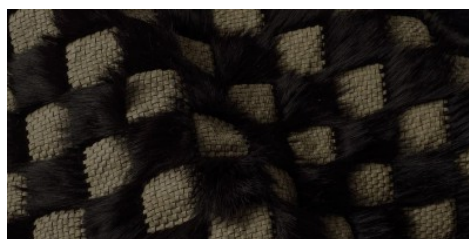

Special / Damier

pony long hair with weave inserctioned cow f/v natural designing a chessboard
STRIP 3 mm

MATERIAL
Calf
Hair on baby calf

SIZE
6/9 sqft

COLORS

WINE

ACID

BLACK-WHITE

FUCSIA

SABBIA

TURCHESE

DISCLAIMER: I colori delle immagini di questo catalogo possono differire dalla resa su pelle. The colours of the images of this catalogue may differ from the way they appear on the leather.