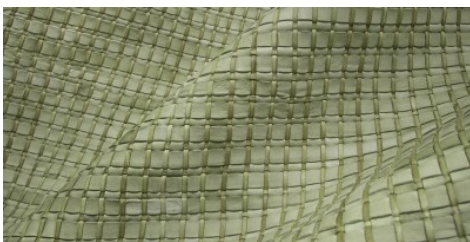

Mesh Mat - Luglio 2021 / Presence E

Woven product, entirely handmade 2 colors combination, mesh like fishbone diagonal regular wave, finishing natural shining
Strip 3/10 mm

MATERIAL
Calf

SIZE
As per request

COLORS

SAGE

CORAL

TURQUOISE

CRETE

GRASS

LOBSTER

DISCLAIMER: I colori delle immagini di questo catalogo possono differire dalla resa su pelle. The colours of the images of this catalogue may differ from the way they appear on the leather.