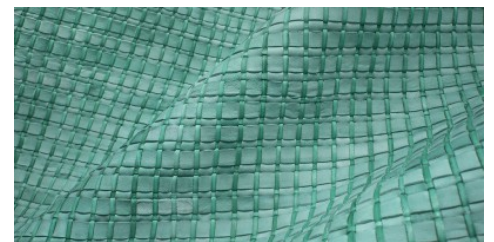

Mesh Mat - Luglio 2021 / Presence E

Woven product, entirely handmade 2 colors combination, mesh like fishbone diagonal regular wave, finishing natural shining
Strip 3/10 mm

MATERIAL
Calf

SIZE
As per request

COLORS

SAGE

CORAL

TURQUOISE

CRETE

GRASS

LOBSTER

DISCLAIMER: I colori delle immagini di questo catalogo possono differire dalla resa su pelle. The colours of the images of this catalogue may differ from the way they appear on the leather.