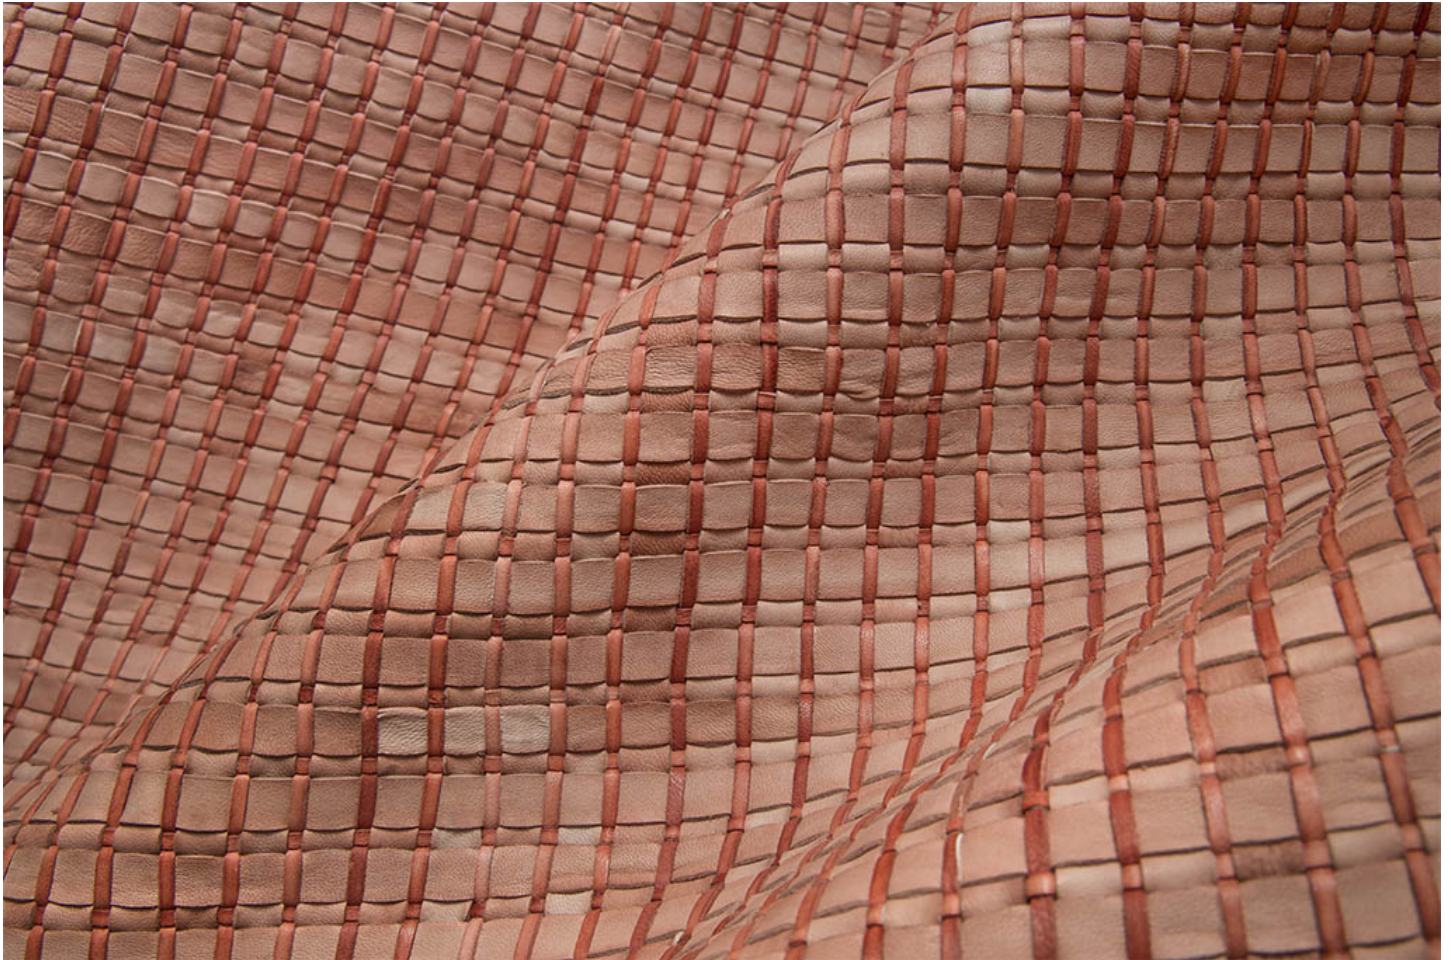

Mesh Mat - Luglio 2021 / Presence E

Woven product, entirely handmade 2 colors combination, mesh like fishbone diagonal regular wave, finishing natural shining
Strip 3/10 mm

MATERIAL
Calf

SIZE
As per request

COLORS

SAGE

CORAL

TURQUOISE

CRETE

GRASS

LOBSTER

DISCLAIMER: I colori delle immagini di questo catalogo possono differire dalla resa su pelle. The colours of the images of this catalogue may differ from the way they appear on the leather.