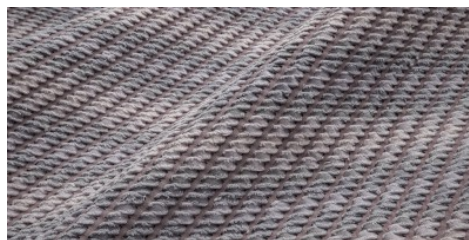

## Mesh Mat - Luglio 2021 / 845

Woven product, entirely handmade, inserted mesh in diagonal, 1 color combination, finishing dull

**MATERIAL**  
Cow chrome

**THICKNESS**  
7 mm

**SIZE**  
As per request

### COLORS

OCEAN

CRETE

SUNRISE

TURQUOISE

FIELDS

CANDIES

DISCLAIMER: I colori delle immagini di questo catalogo possono differire dalla resa su pelle. The colours of the images of this catalogue may differ from the way they appear on the leather.