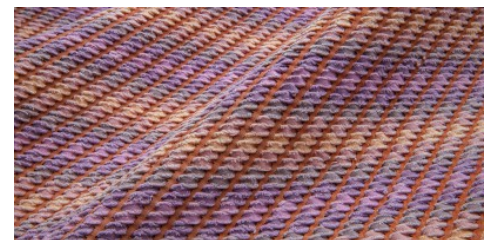

## Mesh Mat - Luglio 2021 / 845

Woven product, entirely handmade, inserted mesh in diagonal, 1 color combination, finishing dull

**MATERIAL**  
Cow chrome

**THICKNESS**  
7 mm

**SIZE**  
As per request

### COLORS

OCEAN

CRETE

SUNRISE

TURQUOISE

FIELDS

CANDIES

DISCLAIMER: I colori delle immagini di questo catalogo possono differire dalla resa su pelle. The colours of the images of this catalogue may differ from the way they appear on the leather.