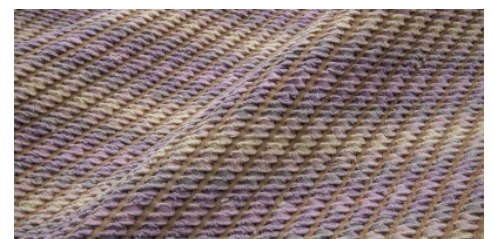

## Mesh Mat - Luglio 2021 / 845

Woven product, entirely handmade, inserted mesh in diagonal, 1 color combination, finishing dull

**MATERIAL**  
Cow chrome

**THICKNESS**  
7 mm

**SIZE**  
As per request

### COLORS

OCEAN

CRETE

SUNRISE

TURQUOISE

FIELDS

CANDIES

DISCLAIMER: I colori delle immagini di questo catalogo possono differire dalla resa su pelle. The colours of the images of this catalogue may differ from the way they appear on the leather.