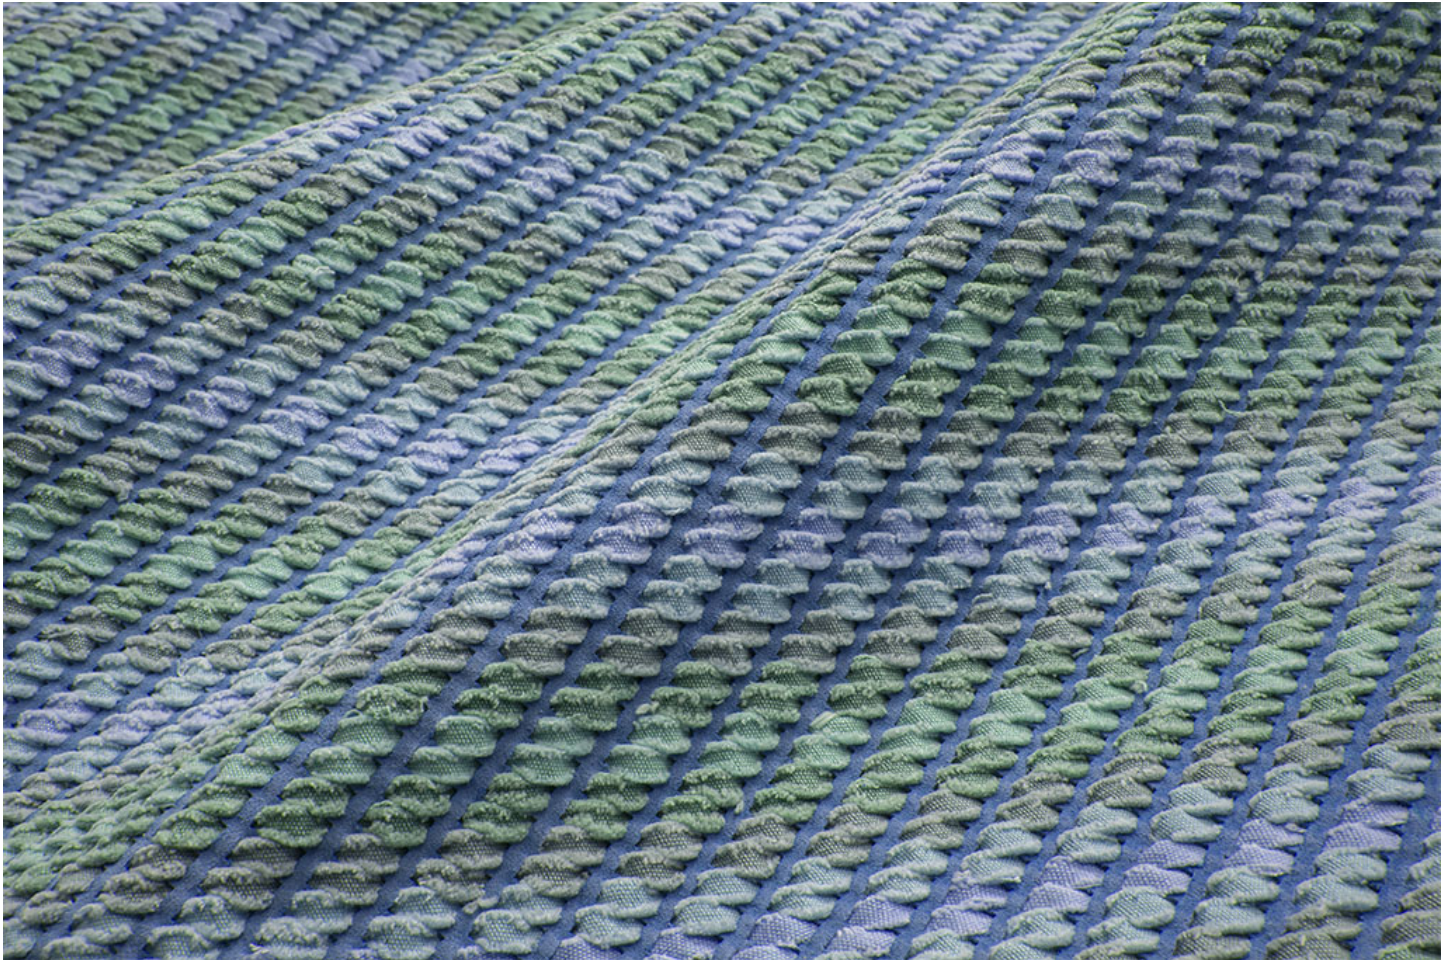

## Mesh Mat - Luglio 2021 / 845

Woven product, entirely handmade, inserted mesh in diagonal, 1 color combination, finishing dull

**MATERIAL**  
Cow chrome

**THICKNESS**  
7 mm

**SIZE**  
As per request

### COLORS

OCEAN

CRETE

SUNRISE

TURQUOISE

FIELDS

CANDIES

DISCLAIMER: I colori delle immagini di questo catalogo possono differire dalla resa su pelle. The colours of the images of this catalogue may differ from the way they appear on the leather.