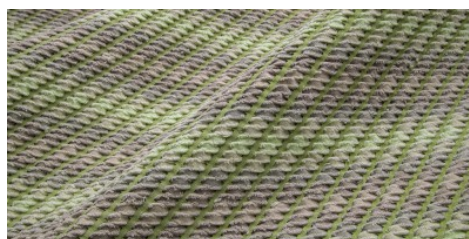

## Mesh Mat - Luglio 2021 / 845

Woven product, entirely handmade, inserted mesh in diagonal, 1 color combination, finishing dull

**MATERIAL**  
Cow chrome

**THICKNESS**  
7 mm

**SIZE**  
As per request

### COLORS

OCEAN

CRETE

SUNRISE

TURQUOISE

FIELDS

CANDIES

DISCLAIMER: I colori delle immagini di questo catalogo possono differire dalla resa su pelle. The colours of the images of this catalogue may differ from the way they appear on the leather.