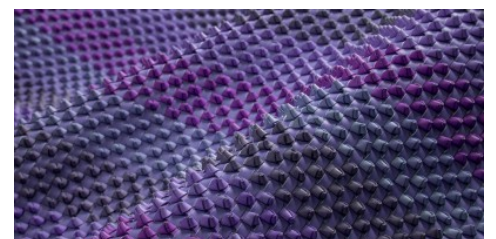

Mesh Mat / Mesh Punk Base

woven product, entirely handmade, panel in smooth leather, inserted with knot showing studs, made with stripe 6 mm, 4 colors combination, matte finish
STRIP 6 mm

MATERIAL
Calf

SIZE
As per request

COLORS

BLU

GIALLO

PESCA

ROSSO

VERDE

VIOLA

DISCLAIMER: I colori delle immagini di questo catalogo possono differire dalla resa su pelle. The colours of the images of this catalogue may differ from the way they appear on the leather.