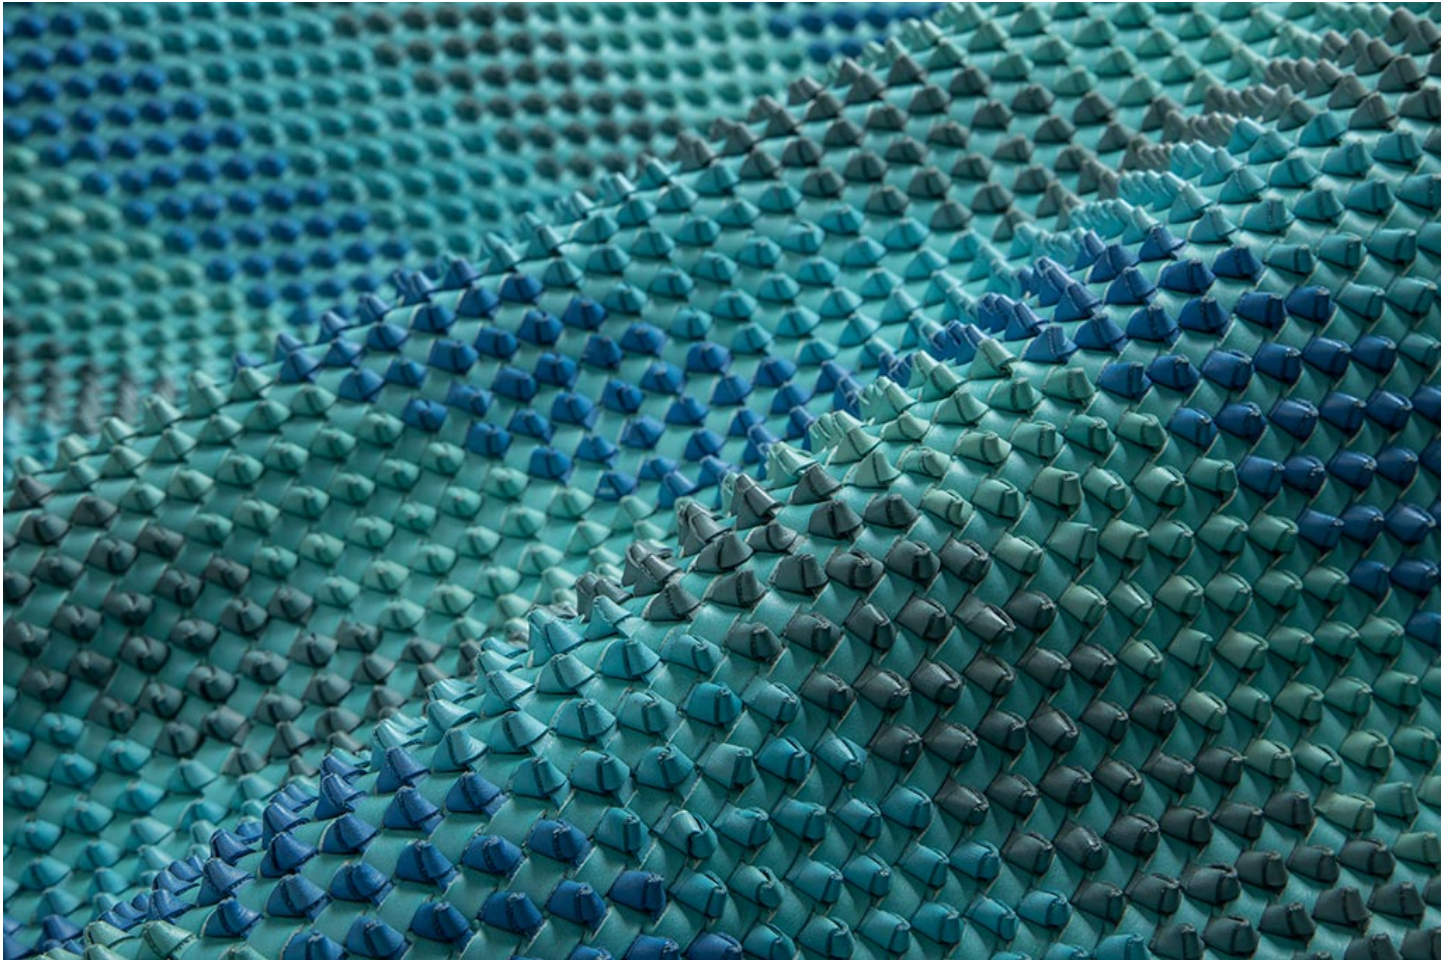

Mesh Mat / Mesh Punk Base

woven product, entirely handmade, panel in smooth leather, inserted with knot showing studs, made with stripe 6 mm, 4 colors combination, matte finish
STRIP 6 mm

MATERIAL
Calf

SIZE
As per request

COLORS

BLU

GIALLO

PESCA

ROSSO

VERDE

VIOLA

DISCLAIMER: I colori delle immagini di questo catalogo possono differire dalla resa su pelle. The colours of the images of this catalogue may differ from the way they appear on the leather.