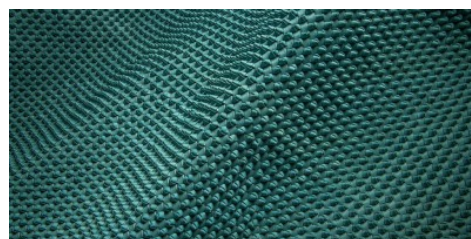

Mesh Mat / Mesh Punk

woven product, entirely handmade, panel in smooth leather, inserted with knot showing studs, made with stripe 6 mm - matte finish
STRIP 6 mm

MATERIAL
Calf

SIZE
As per request

COLORS

GIALLO

GRIGIO

NERO

ROSSO

VERDE

VIOLA

DISCLAIMER: I colori delle immagini di questo catalogo possono differire dalla resa su pelle. The colours of the images of this catalogue may differ from the way they appear on the leather.