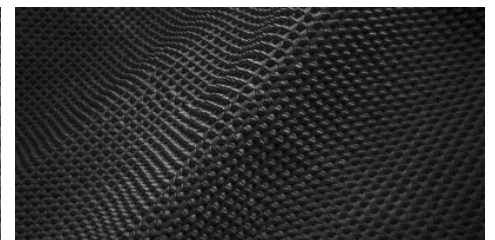

Mesh Mat / Mesh Punk

woven product, entirely handmade, panel in smooth leather, inserted with knot showing studs, made with stripe 6 mm - matte finish
STRIP 6 mm

MATERIAL
Calf

SIZE
As per request

COLORS

GIALLO

GRIGIO

NERO

ROSSO

VERDE

VIOLA

DISCLAIMER: I colori delle immagini di questo catalogo possono differire dalla resa su pelle. The colours of the images of this catalogue may differ from the way they appear on the leather.