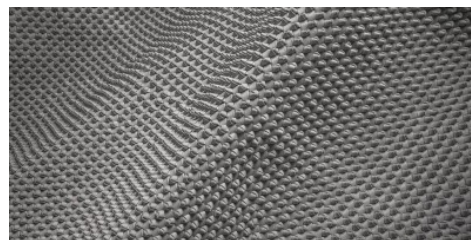

Mesh Mat / Mesh Punk

woven product, entirely handmade, panel in smooth leather, inserted with knot showing studs, made with stripe 6 mm - matte finish
STRIP 6 mm

MATERIAL
Calf

SIZE
As per request

COLORS

GIALLO

GRIGIO

NERO

ROSSO

VERDE

VIOLA

DISCLAIMER: I colori delle immagini di questo catalogo possono differire dalla resa su pelle. The colours of the images of this catalogue may differ from the way they appear on the leather.