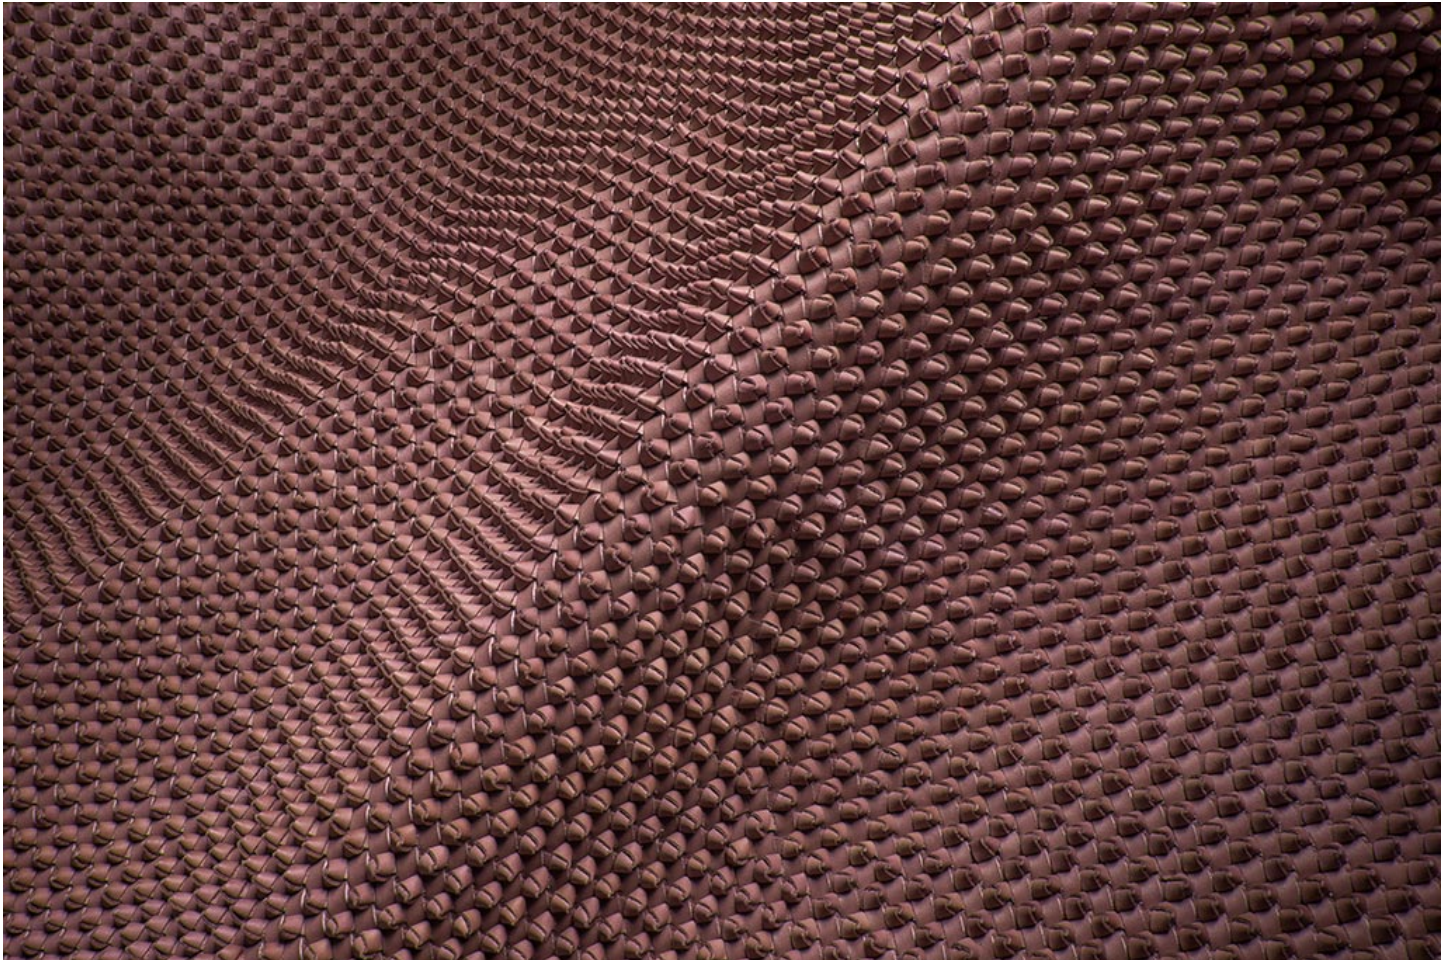

Mesh Mat / Mesh Punk

woven product, entirely handmade, panel in smooth leather, inserted with knot showing studs, made with stripe 6 mm - matte finish
STRIP 6 mm

MATERIAL
Calf

SIZE
As per request

COLORS

GIALLO

GRIGIO

NERO

ROSSO

VERDE

VIOLA

DISCLAIMER: I colori delle immagini di questo catalogo possono differire dalla resa su pelle. The colours of the images of this catalogue may differ from the way they appear on the leather.