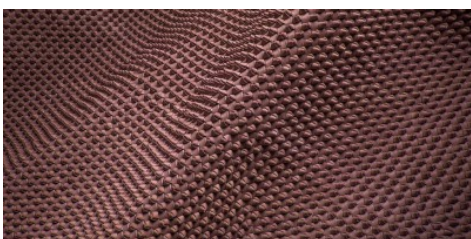

Mesh Mat / Mesh Punk

woven product, entirely handmade, panel in smooth leather, inserted with knot showing studs, made with stripe 6 mm - matte finish
STRIP 6 mm

MATERIAL
Calf

SIZE
As per request

COLORS

GIALLO

GRIGIO

NERO

ROSSO

VERDE

VIOLA

DISCLAIMER: I colori delle immagini di questo catalogo possono differire dalla resa su pelle. The colours of the images of this catalogue may differ from the way they appear on the leather.