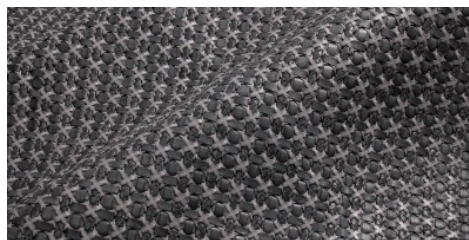

Mesh Mat / Mesh 730

woven product, entirely handmade, panel in cow perforated and inserted with design with strip 7 mm flat and tubular braid of 4 mm, finishing shining tumble washed
STRIP 7 mm BRAID 4 mm

MATERIAL
Calf
Goat veg

SIZE
As per request

COLORS

GLICINE

GRIGIO

NOTTE

PESCA

PRUGNA