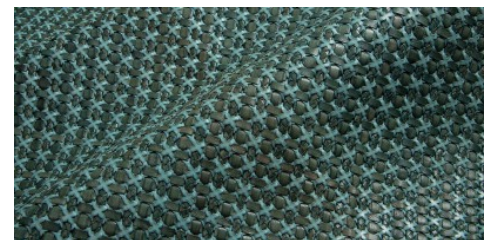

Mesh Mat / Mesh 730

woven product, entirely handmade, panel in cow perforated and inserted with design with strip 7 mm flat and tubular braid of 4 mm, finishing shining tumble washed
STRIP 7 mm BRAID 4 mm

MATERIAL
Calf
Goat veg

SIZE
As per request

COLORS

GLICINE

GRIGIO

NOTTE

PESCA

PRUGNA