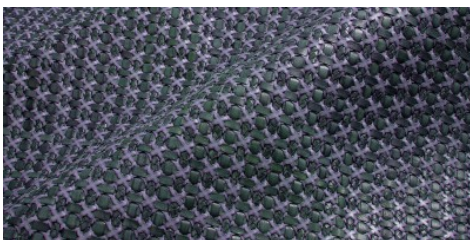

Mesh Mat / Mesh 730

woven product, entirely handmade, panel in cow perforated and inserted with design with strip 7 mm flat and tubular braid of 4 mm, finishing shining tumble washed
STRIP 7 mm BRAID 4 mm

MATERIAL
Calf
Goat veg

SIZE
As per request

COLORS

GLICINE

GRIGIO

NOTTE

PESCA

PRUGNA