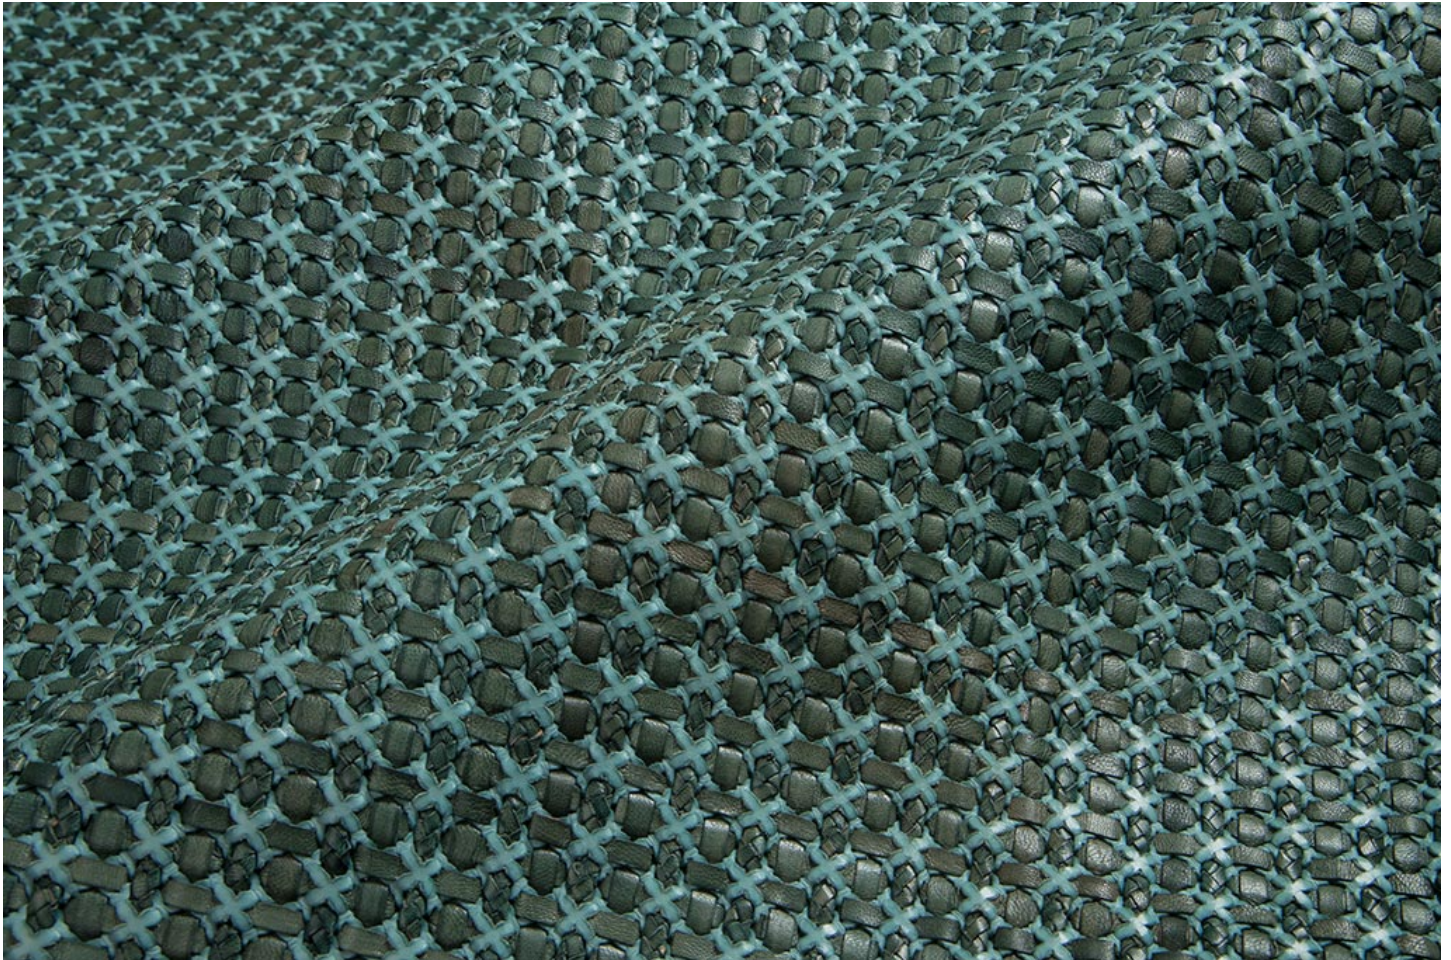

Mesh Mat / Mesh 730

woven product, entirely handmade, panel in cow perforated and inserted with design with strip 7 mm flat and tubular braid of 4 mm, finishing shining tumble washed
STRIP 7 mm BRAID 4 mm

MATERIAL
Calf
Goat veg

SIZE
As per request

COLORS

GLICINE

GRIGIO

NOTTE

PESCA

PRUGNA

VERDE

DISCLAIMER: I colori delle immagini di questo catalogo possono differire dalla resa su pelle. The colours of the images of this catalogue may differ from the way they appear on the leather.