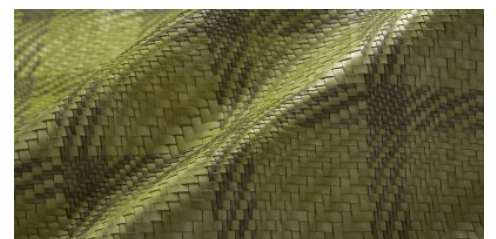

Mesh Mat / Mesh 693

Woven product, entirely handmade, 2 colors combination, 4 size stripe, showing a square with an optical weave inside, finishing natural shining
STRIP 3/4/6/7 mm

MATERIAL
Calf
Wet white cow

THICKNESS
4/7 mm

SIZE
As per request

COLORS

SABLE

PINK

OCEAN

CONCRETE

BRICK