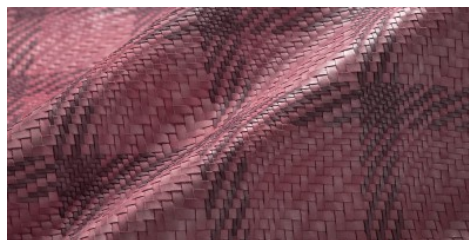

Mesh Mat / Mesh 693

Woven product, entirely handmade, 2 colors combination, 4 size stripe, showing a square with an optical weave inside, finishing natural shining
STRIP 3/4/6/7 mm

MATERIAL
Calf
Wet white cow

THICKNESS
4/7 mm

SIZE
As per request

COLORS

SABLE

PINK

OCEAN

CONCRETE

BRICK