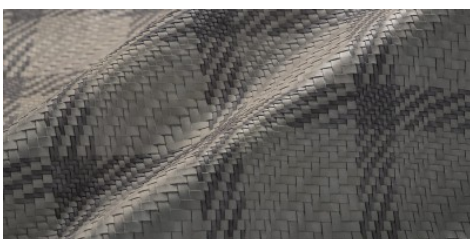

Mesh Mat / Mesh 693

Woven product, entirely handmade, 2 colors combination, 4 size stripe, showing a square with an optical weave inside, finishing natural shining
STRIP 3/4/6/7 mm

MATERIAL
Calf
Wet white cow

THICKNESS
4/7 mm

SIZE
As per request

COLORS

SABLE

PINK

OCEAN

CONCRETE

BRICK