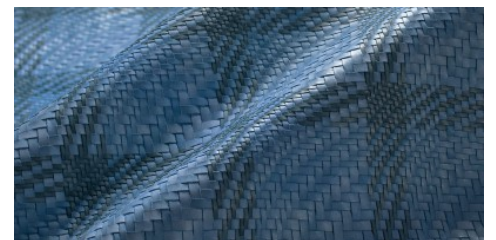

Mesh Mat / Mesh 693

Woven product, entirely handmade, 2 colors combination, 4 size stripe, showing a square with an optical weave inside, finishing natural shining
STRIP 3/4/6/7 mm

MATERIAL
Calf
Wet white cow

THICKNESS
4/7 mm

SIZE
As per request

COLORS

SABLE

PINK

OCEAN

CONCRETE

BRICK