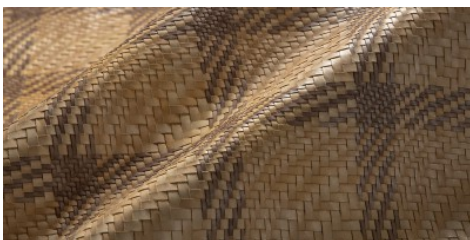

Mesh Mat / Mesh 693

Woven product, entirely handmade, 2 colors combination, 4 size stripe, showing a square with an optical weave inside, finishing natural shining
STRIP 3/4/6/7 mm

MATERIAL
Calf
Wet white cow

THICKNESS
4/7 mm

SIZE
As per request

COLORS

SABLE

PINK

OCEAN

CONCRETE

BRICK