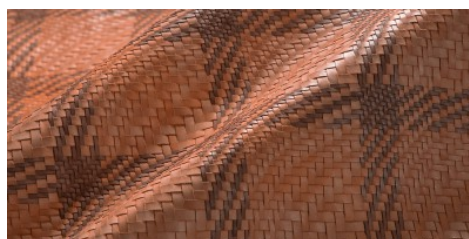

Mesh Mat / Mesh 693

Woven product, entirely handmade, 2 colors combination, 4 size stripe, showing a square with an optical weave inside, finishing natural shining
STRIP 3/4/6/7 mm

MATERIAL
Calf
Wet white cow

THICKNESS
4/7 mm

SIZE
As per request

COLORS

SABLE

PINK

OCEAN

CONCRETE

BRICK